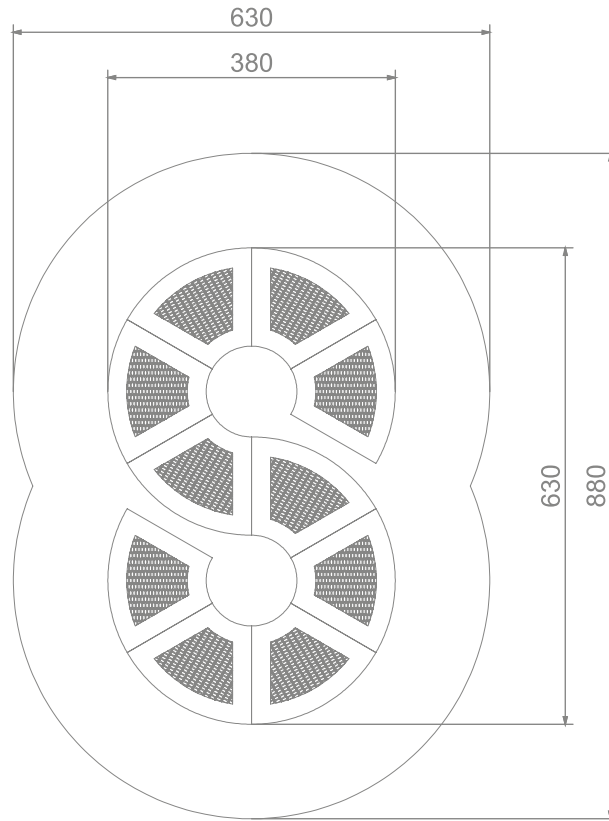

INFORMATION ABOUT THE PRODUCT

Dimensions	380 x 630 cm
Safety zone	630 x 880 cm
Safety zone area	29,5 m ²
Overall height	0 cm
Free fall height	90 cm
Amount of users	10
Product complies with EN 1176-1:2017-12	YES
Availability of spare parts	YES
Age range	1-8

According to EN 1176-1:2017-12 norm, the product requires applying a safety surface according to the product's free fall height.

SCALE 1:100

MATERIALS:

NON-SLIP LAMPS BUILT OF
POLYAMIDE

JOINING 6 MM SLATS
STAINLESS ROPE
CORROSION-RESISTANT